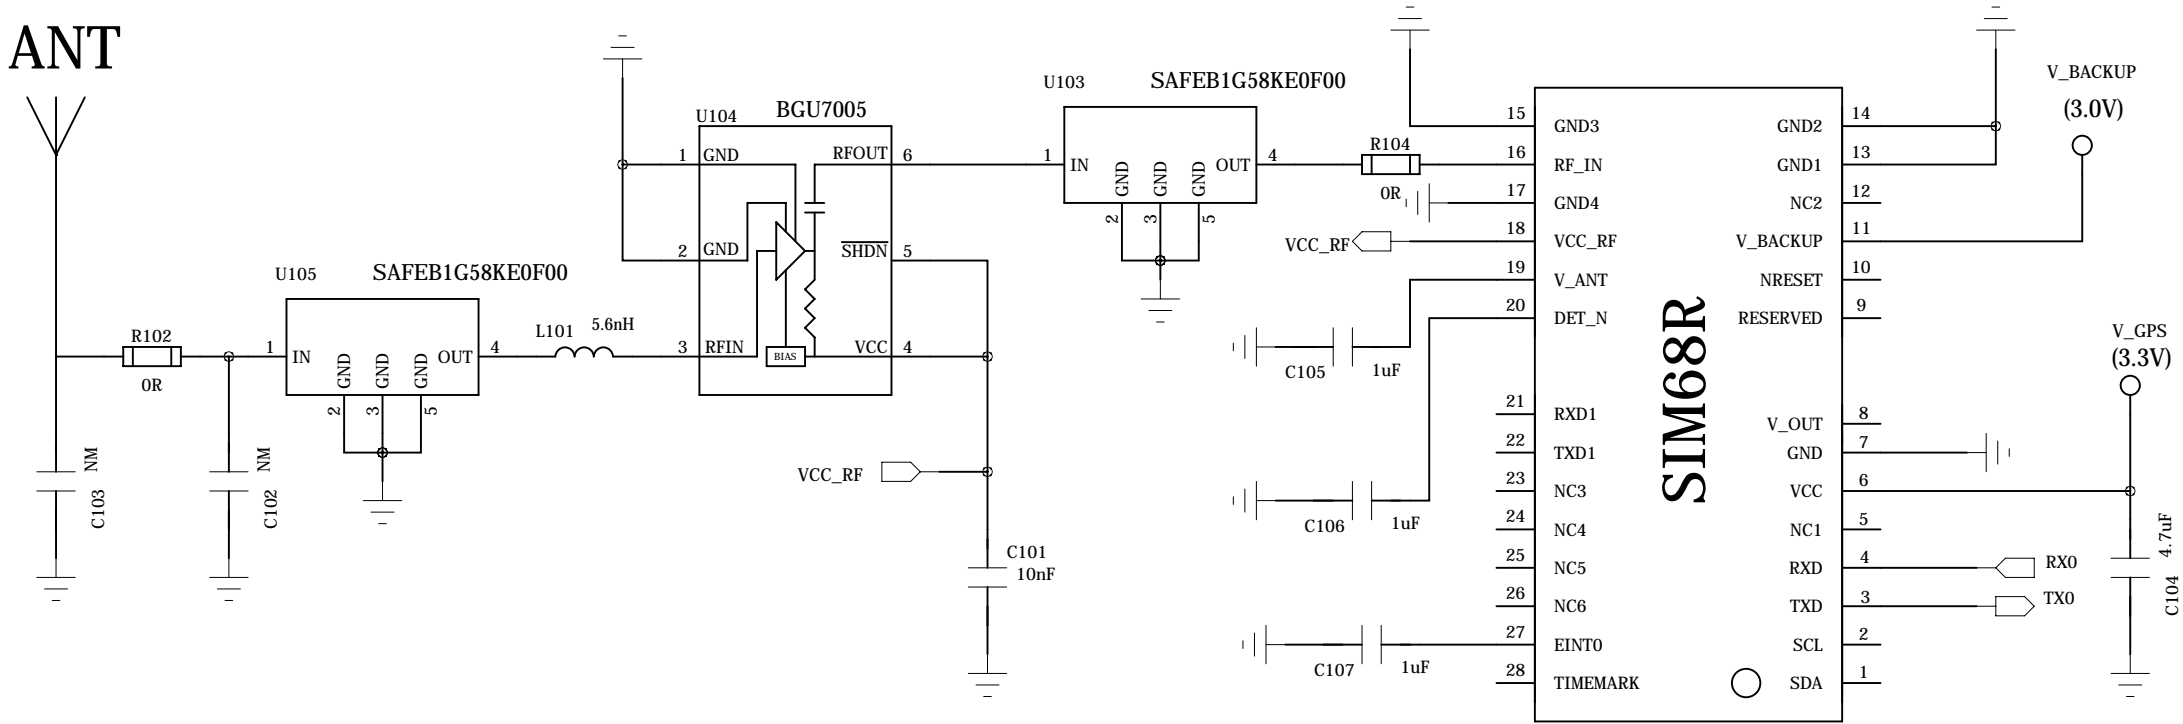

# SIM68R reference design with passive antenna for best performance and increased immunity to jammers such as GSM

Note: SIM68R does not support charging function to the backup battery,  
if a rechargeable backup battery used, customer should design the charge circuit.