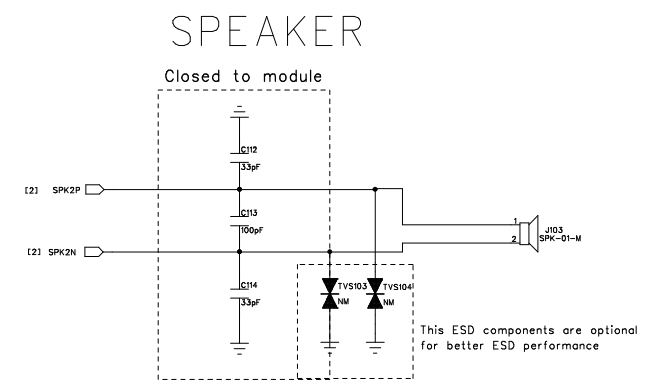

6

5

4

3

2

1

D

D

C

C