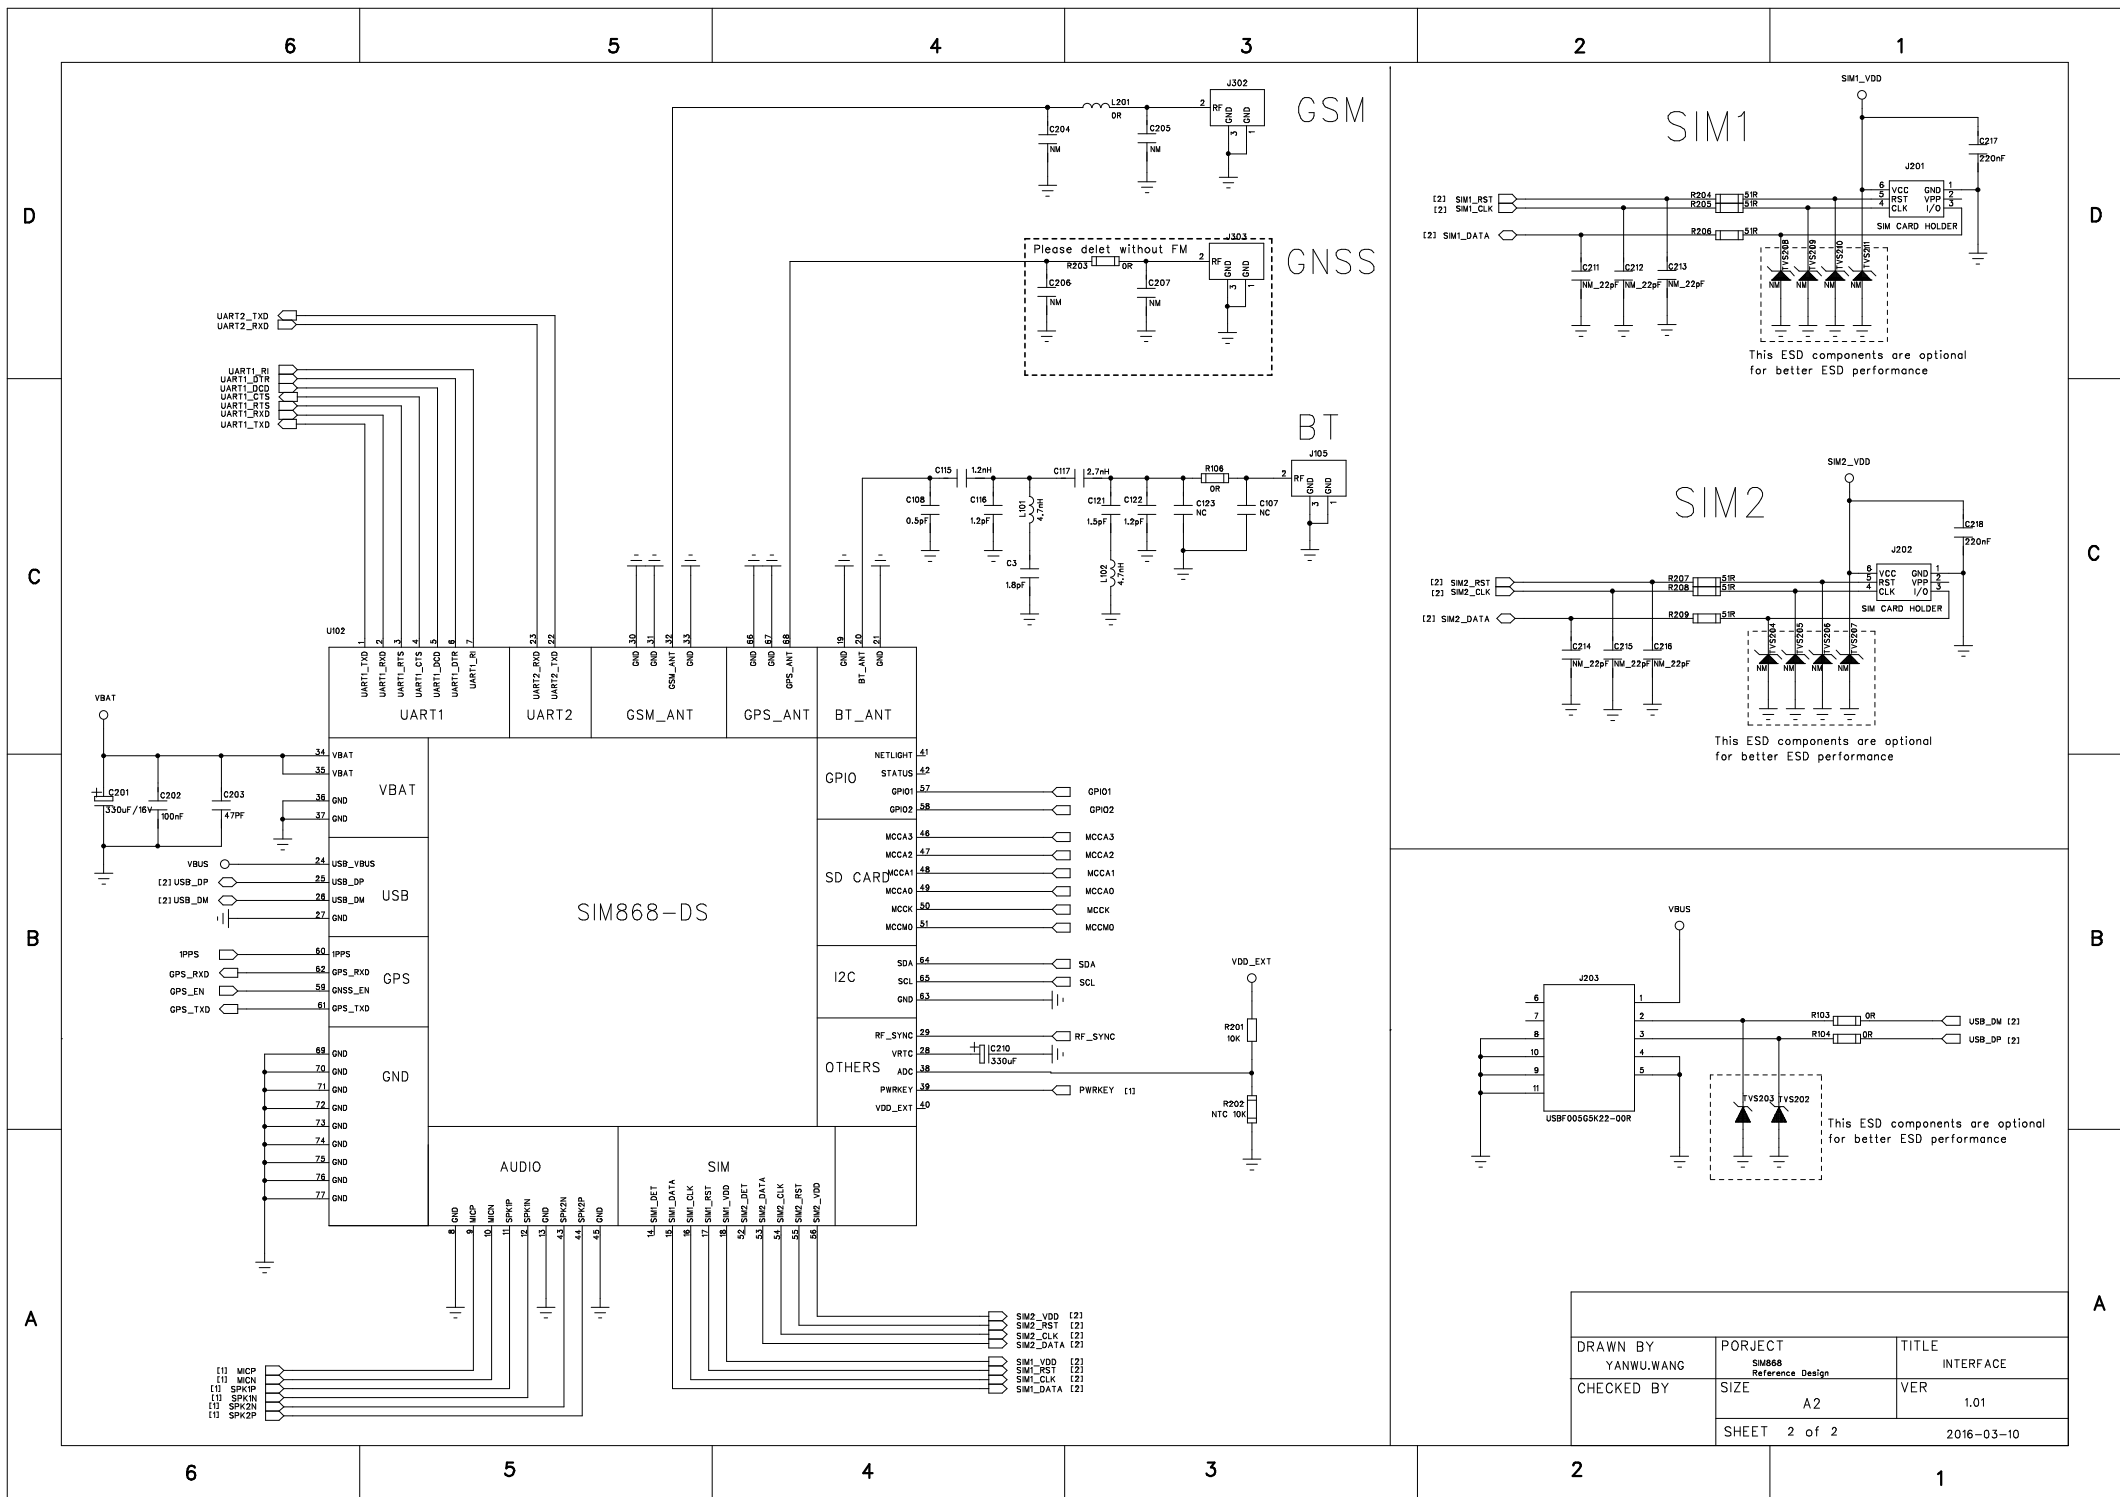

4

3

2

1

DRAWN BY YANWU.WANG	PROJECT SIM868 Reference Design	TITLE AUDIO
CHECKED BY	SIZE A2	VER 1.01
SHEET 1 of 2		2015-03-10

DRAWN BY YANWU.WANG	PROJECT SIM868 Reference Design	TITLE INTERFACE
CHECKED BY	SIZE A2	VER 1.01
SHEET 2 of 2		2016-03-10