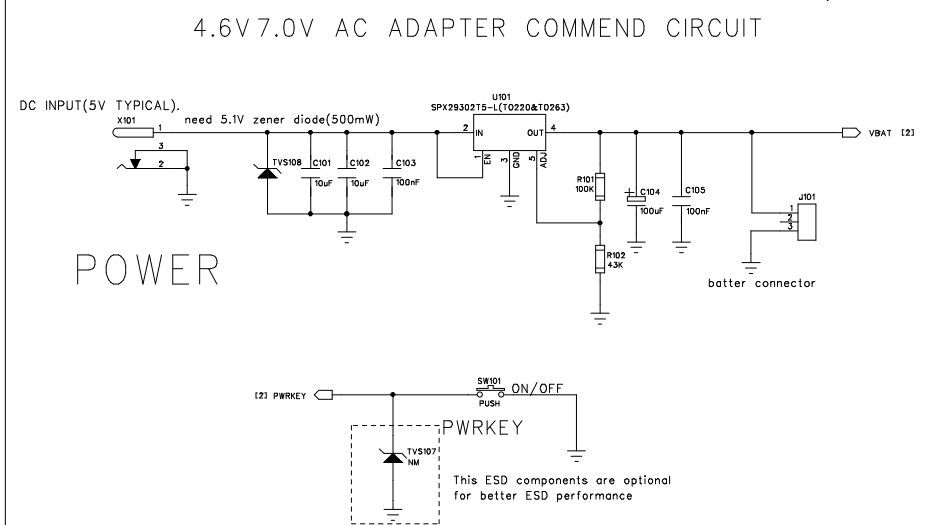

B

B

A

A

6

5

4

3

2

1

DRAWN BY YANWU.WANG	PROJECT SIM868 Reference Design	TITLE AUDIO
CHECKED BY	SIZE A2	VER 1.01
SHEET 1 of 2		2015-03-10