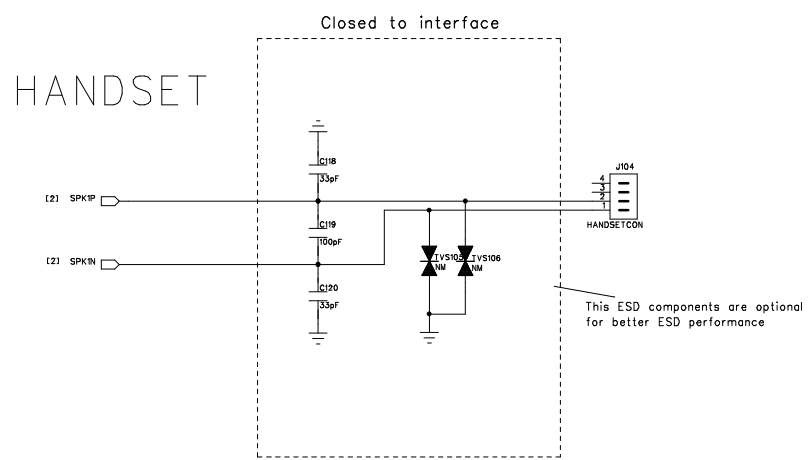

B

B

A

A

6

5

4

3

2

1

DRAWN BY YANWU.WANG	PROJECT SIM868 Reference Design	TITLE AUDIO
CHECKED BY	SIZE A2	VER 1.01
SHEET 1 of 2		2015-03-10