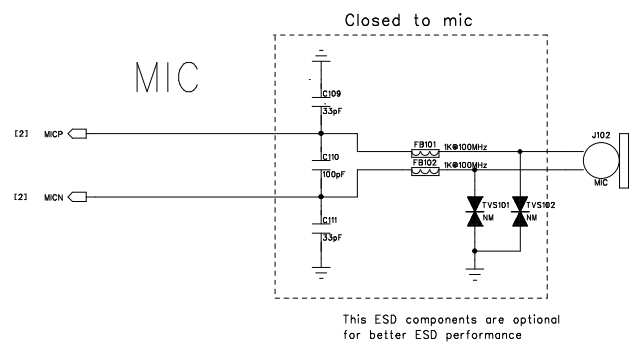

6

5

4

3

2

1

D

D

C

C